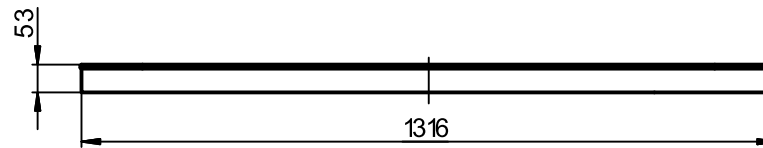

Tripod turnstiles
Galaxy

www.tiso.global

* 147.05.00.00
Stainless steel top
with glass inserts

* 147.05.00.00-01
Solid glass top

Tripod turnstiles
Galaxy

www.tiso.global