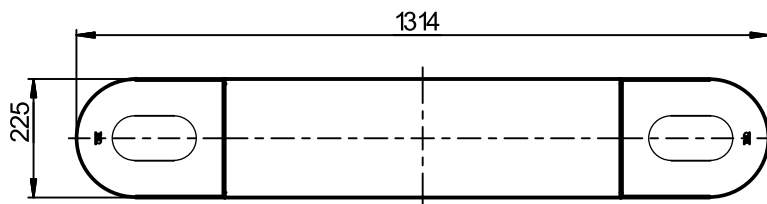

Tripod turnstiles
Galaxy

www.tiso.global

* 147.05.00.00
Stainless steel top
with glass inserts

* 147.05.00.00-01
Solid glass top

Tripod turnstiles
Galaxy

www.tiso.global