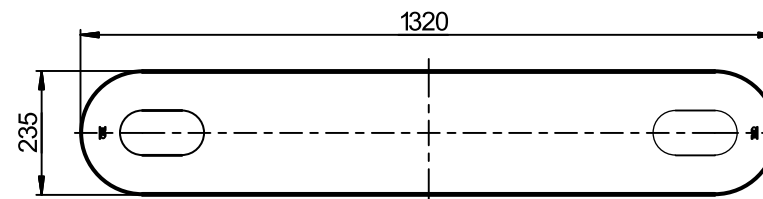

Tripod turnstiles
Galaxy

www.tiso.global

* 147.05.00.00
Stainless steel top
with glass inserts

* 147.05.00.00-01
Solid glass top

Tripod turnstiles
Galaxy

www.tiso.global