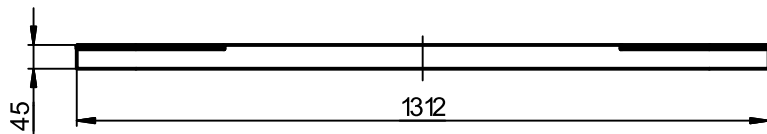

Tripod turnstiles
Galaxy

www.tiso.global

* 147.05.00.00
Stainless steel top
with glass inserts

* 147.05.00.00-01
Solid glass top

Tripod turnstiles
Galaxy

www.tiso.global