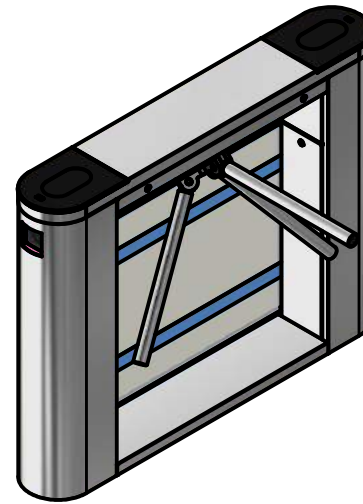

Tripod turnstiles
Galaxy

www.tiso.global

* 147.05.00.00
Stainless steel top
with glass inserts

* 147.05.00.00-01
Solid glass top

Tripod turnstiles
Galaxy

www.tiso.global