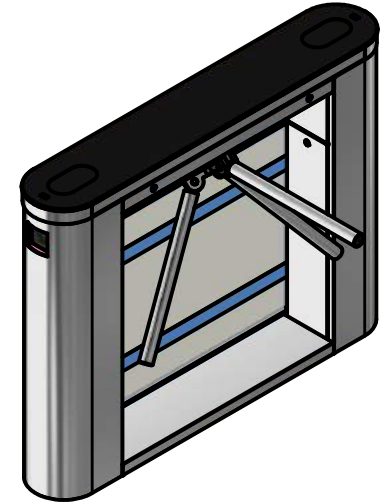

Tripod turnstiles
Galaxy

www.tiso.global

* 147.05.00.00
Stainless steel top
with glass inserts

* 147.05.00.00-01
Solid glass top

Tripod turnstiles
Galaxy

www.tiso.global